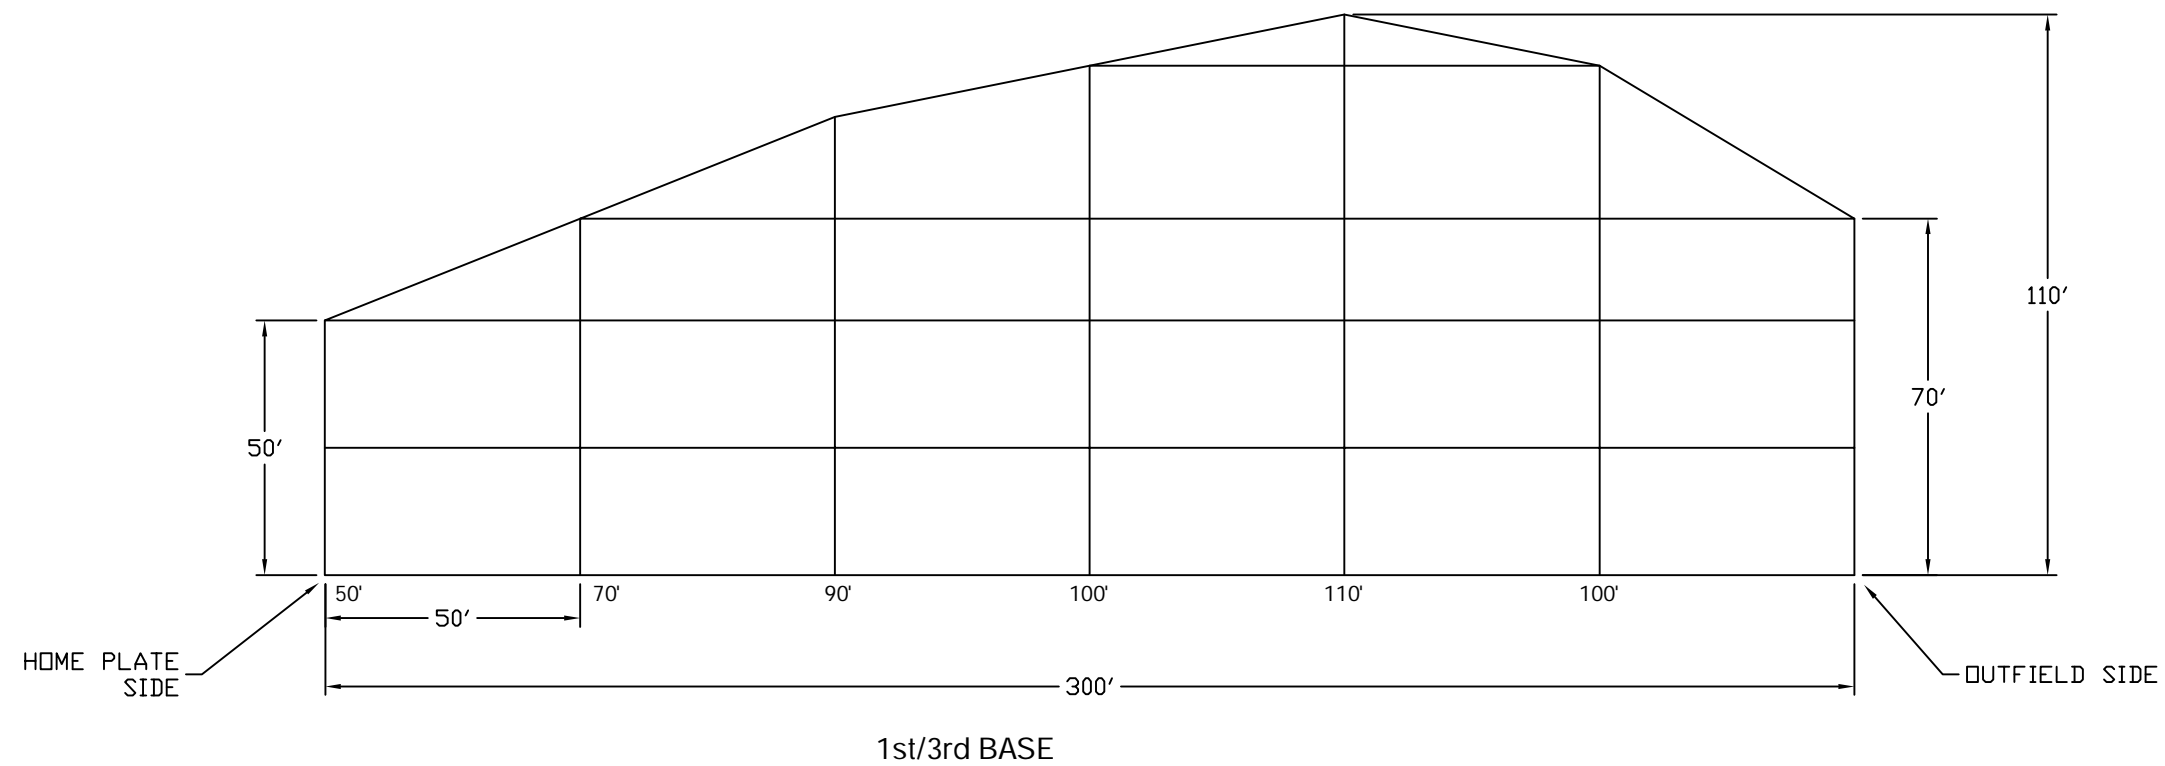

5075 Flightline Drive
Kingman, AZ. 86401

Office (928) 692-1144 Fax (928) 692-1501
Toll Free: (800) 854-5741
www.westcoastnetting.com

MARK	DATE	DESCRIPTION

PROJECT TITLE	
BASEBALL	
SHEET TITLE	
TYPICAL BASEBALL FENCE LAYOUT SIDE VIEW	
DATE:	3-9-11
SCALE:	- SIZE: D
DRAWN BY:	RLN
PROJECT NO.	
DRAWING NO.	-
SHEET 3 OF 6