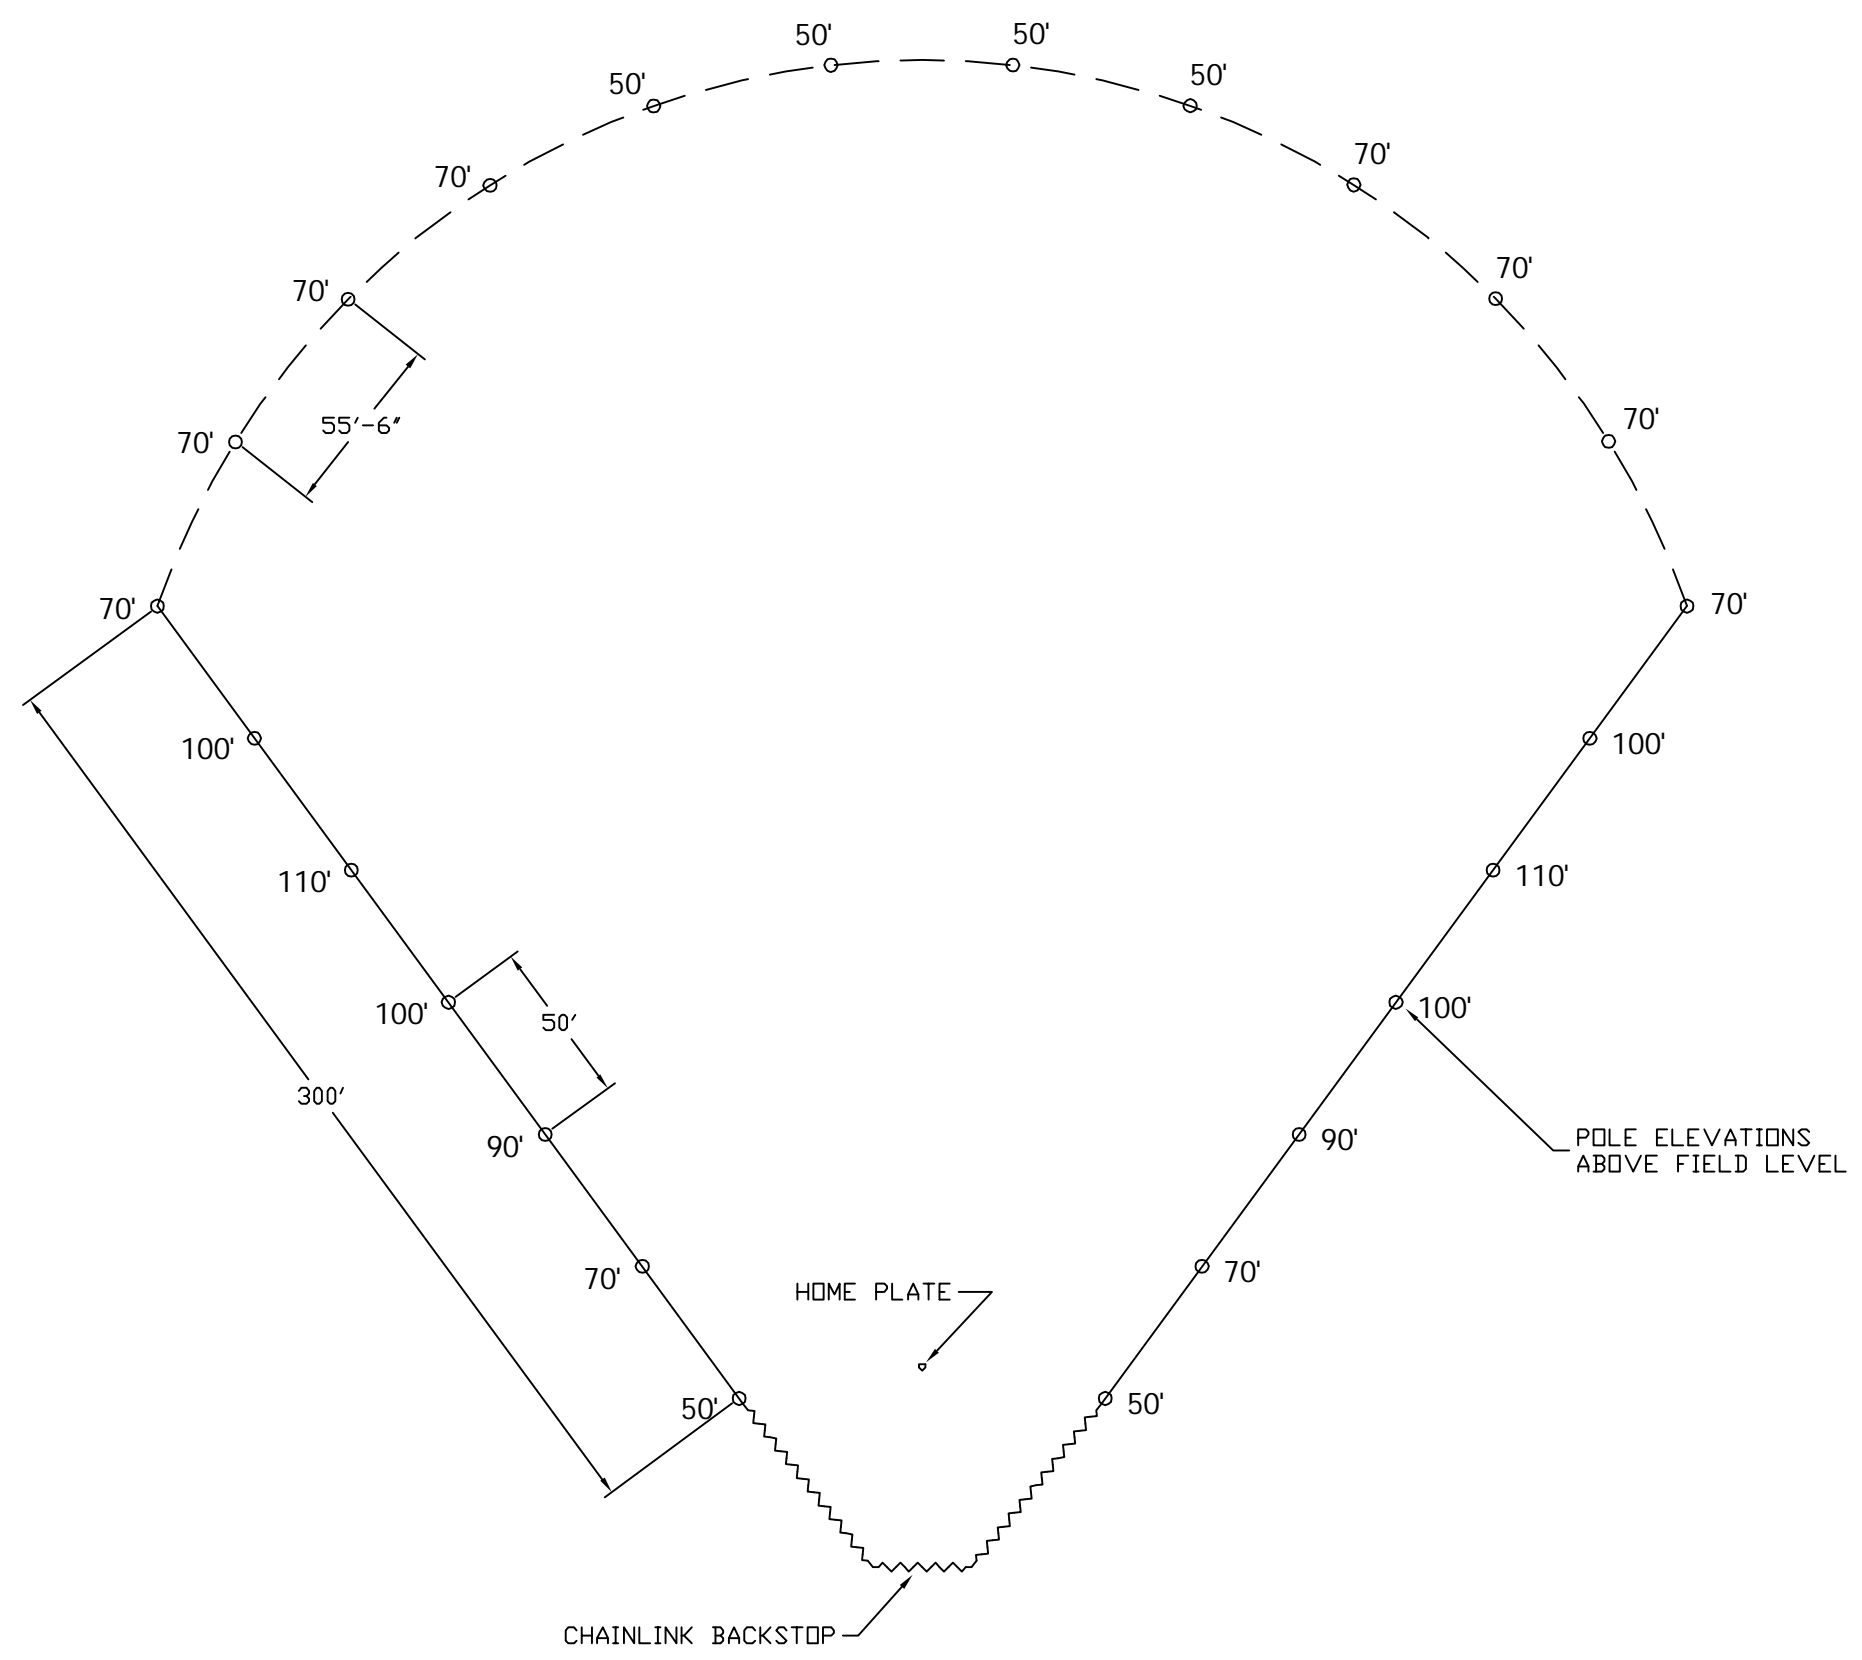

MARK	DATE	DESCRIPTION

PROJECT TITLE  
**BASEBALL**

SHEET TITLE  
**TYPICAL BASEBALL FENCE LAYOUT**

DATE: 3-9-11

SCALE: - SIZE: D

DRAWN BY: RLN

PROJECT NO.

DRAWING NO.

SHEET 2 OF 6