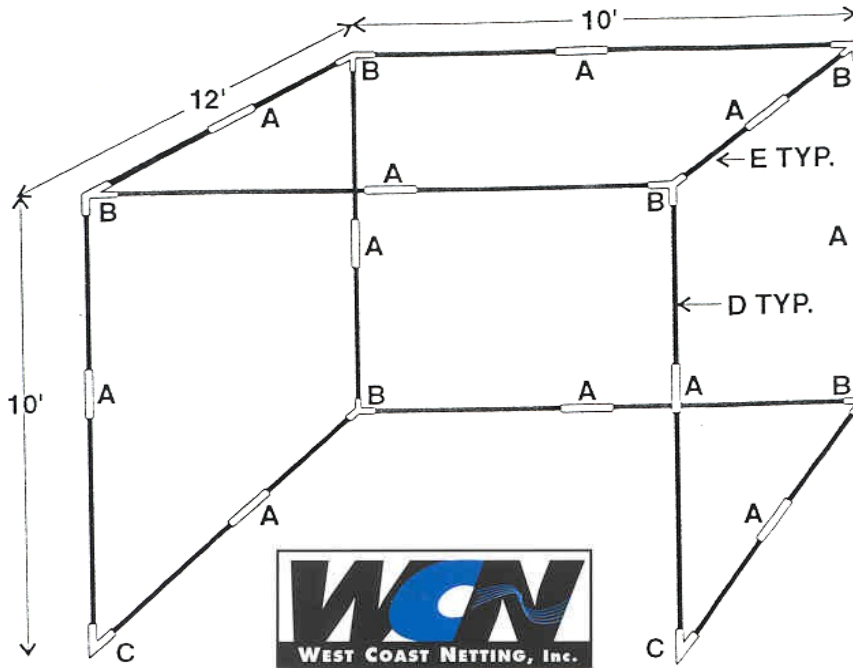

PORTABLE GOLF CAGE

GC-2

PARTS LIST

YES NO

	YES	NO
A - 11 ea. couplers		
B - 6 ea. 3 way corner braces		
C - 2 ea. "L" corner braces		
D - 14 ea. 5 ft. pieces of 1" steel		
E - 8 ea. 6 ft. pieces of 1" steel		
F - 1 ea. 10'H x 10'W x 12'D golf net 6 ea. x-braces w/ s- hooks 1 ea. driving target 18 ea. Velcro straps		
G - 1 ea. chipping mat w/ rubber tee		
H - 6 ea. anchor stakes		
I - 1 ea. assembly video		
J - 1 ea. written assembly instructions		
K - 1 ea. warrantee card		