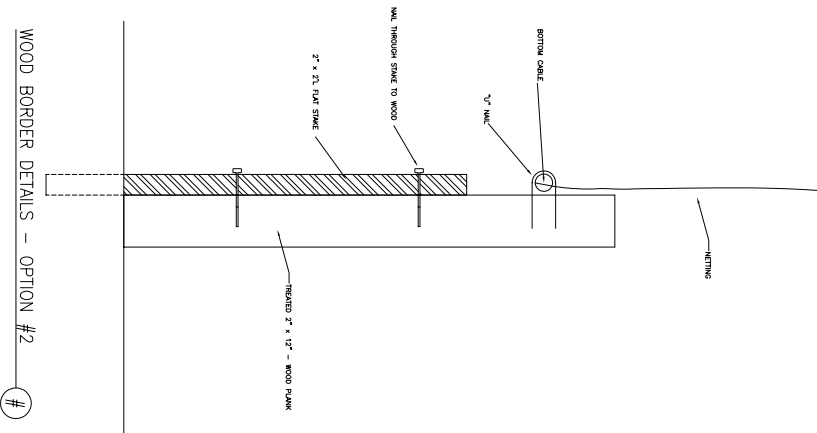

WOOD BORDER DETAILS - OPTION #1

WOOD BORDER DETAILS - OPTION #2

West Coast Netting

DETAILS

800-854-5741

S-4

1/2"=1'-0"
F.O.