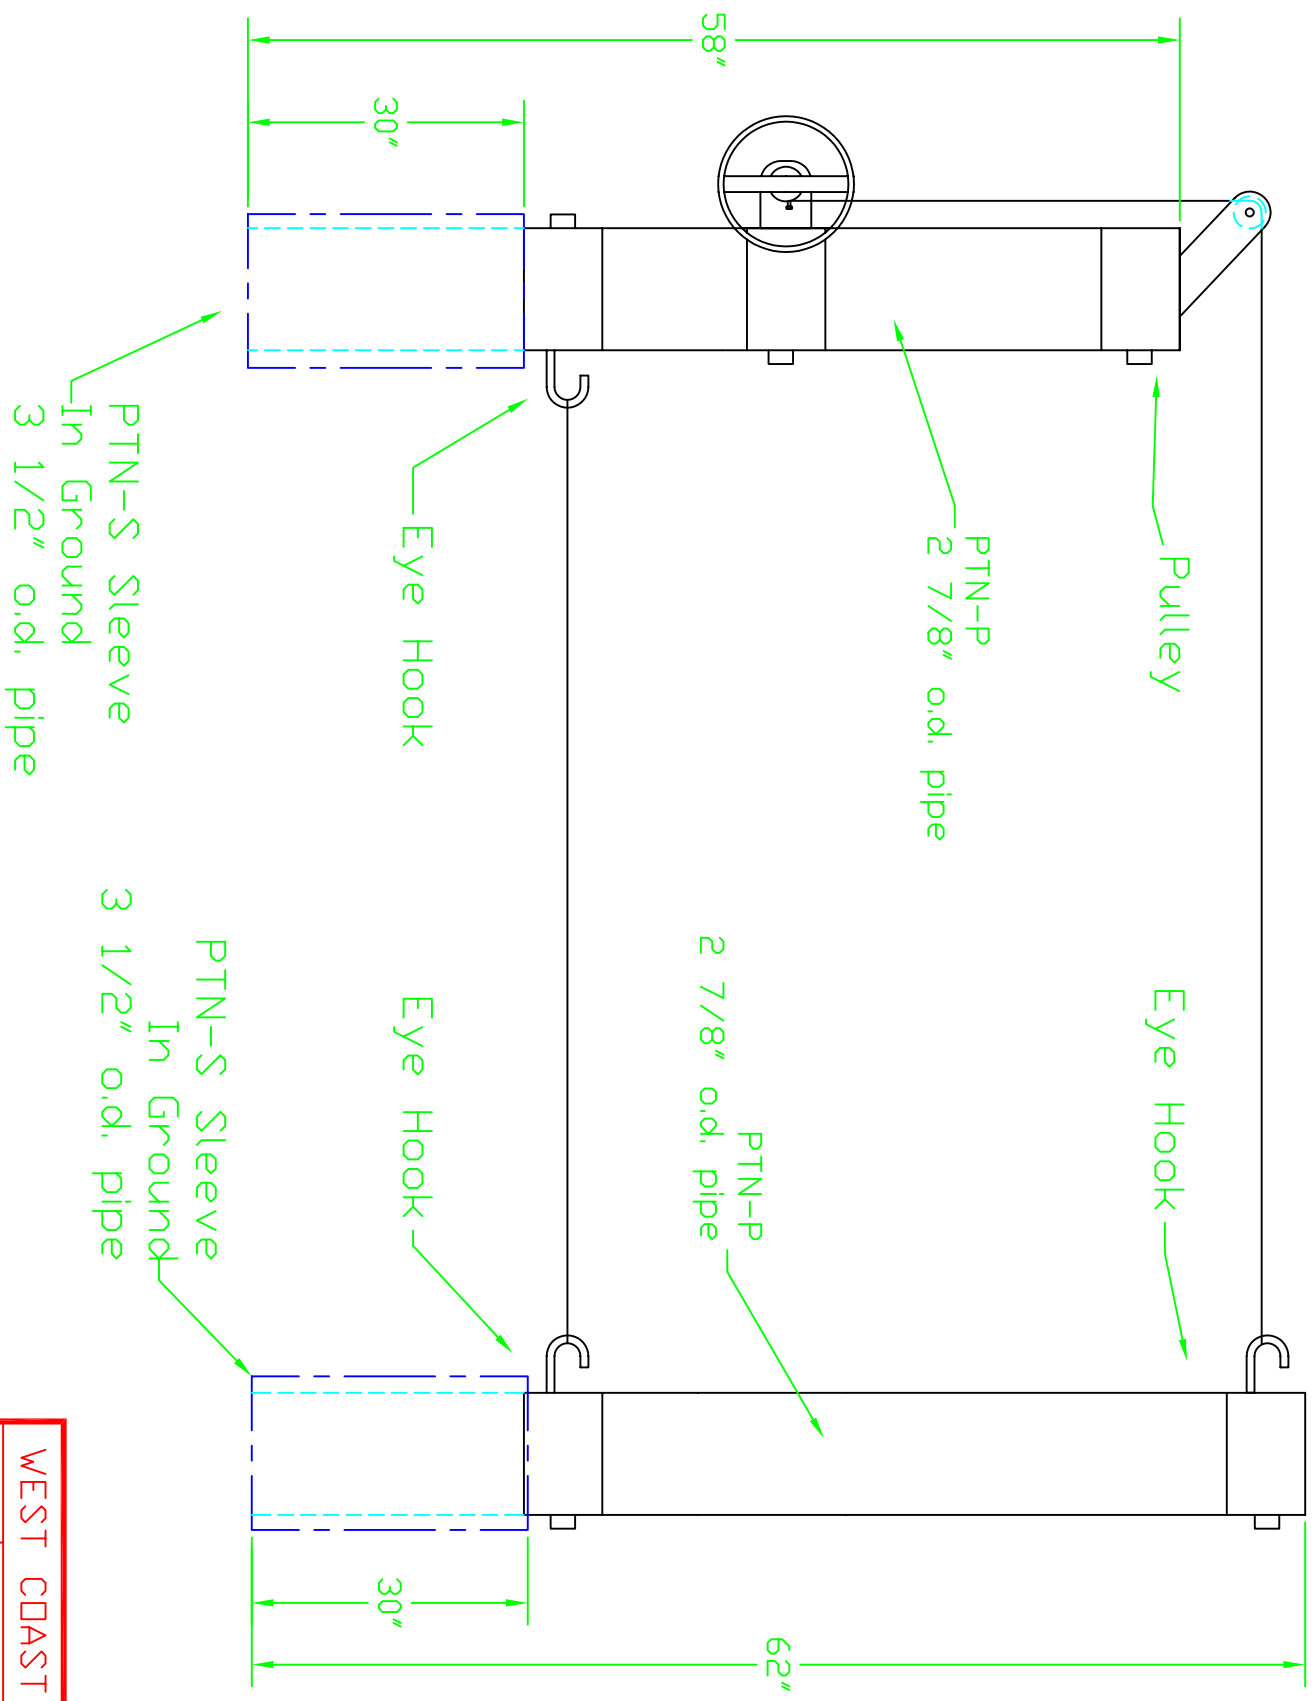

Net Height - 31"

WEST COAST NETTING	
SCALE No. Scale	DRAWN BY J. Koch
DATE 8/24/00	
PTN-P Setup	
	1