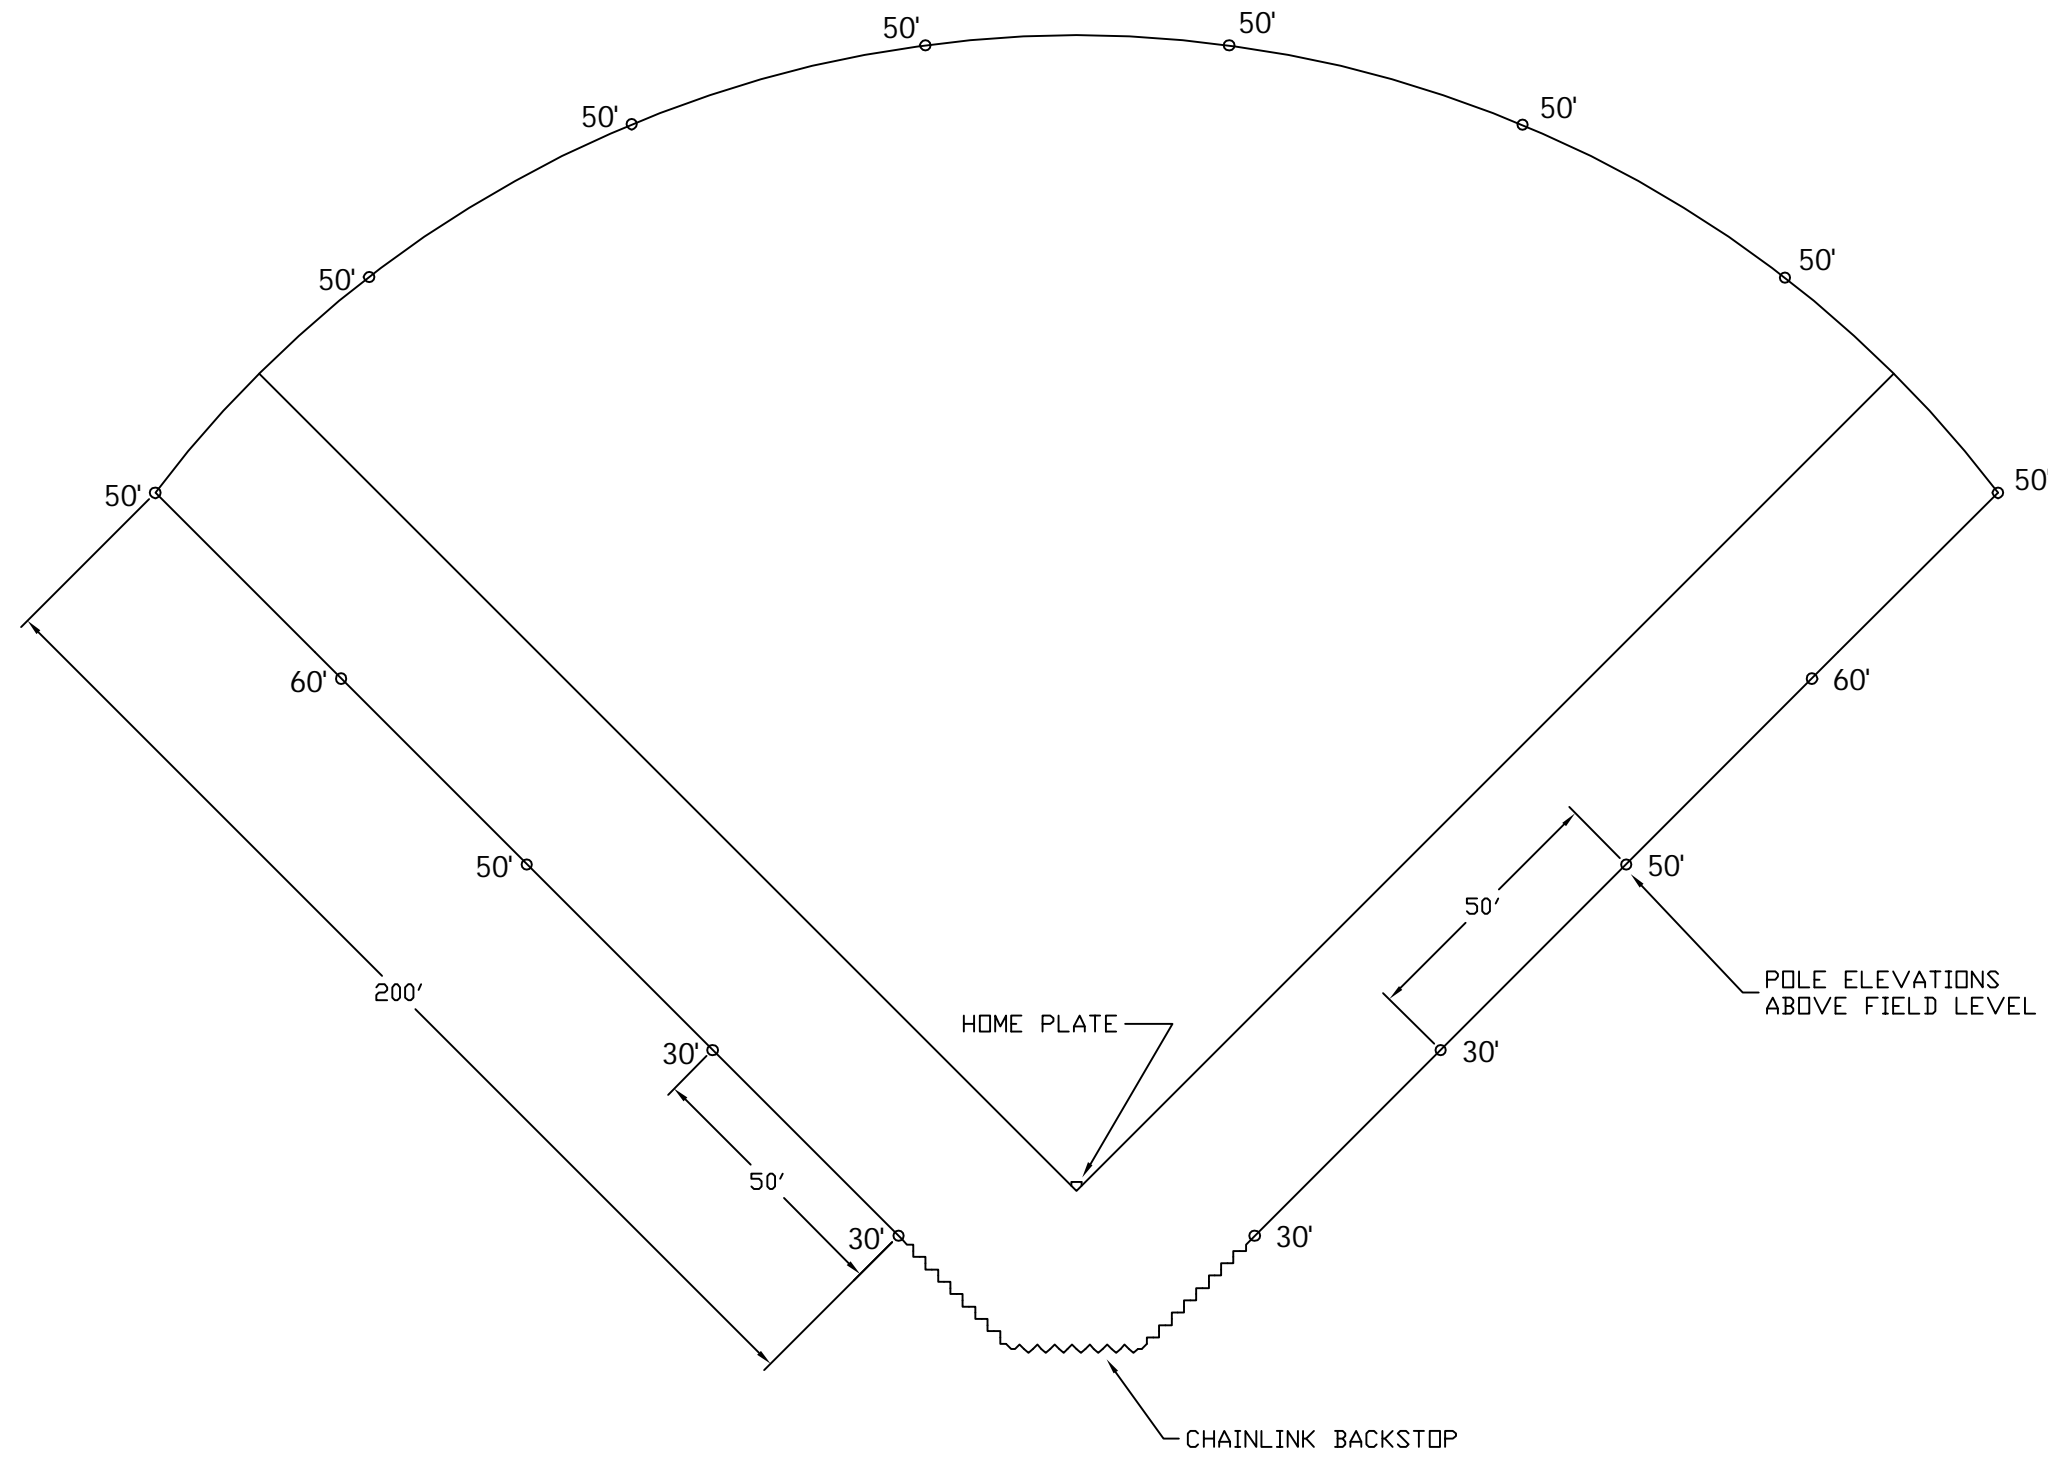

MARK	DATE	DESCRIPTION

PROJECT TITLE  
**SOFTBALL WEB**

SHEET TITLE  
**TYPICAL SOFTBALL FENCE LAYOUT**

DATE: 3-9-11  
SCALE: - SIZE: D  
DRAWN BY: RLN  
PROJECT NO.  
DRAWING NO.  
SHEET 2 OF 6