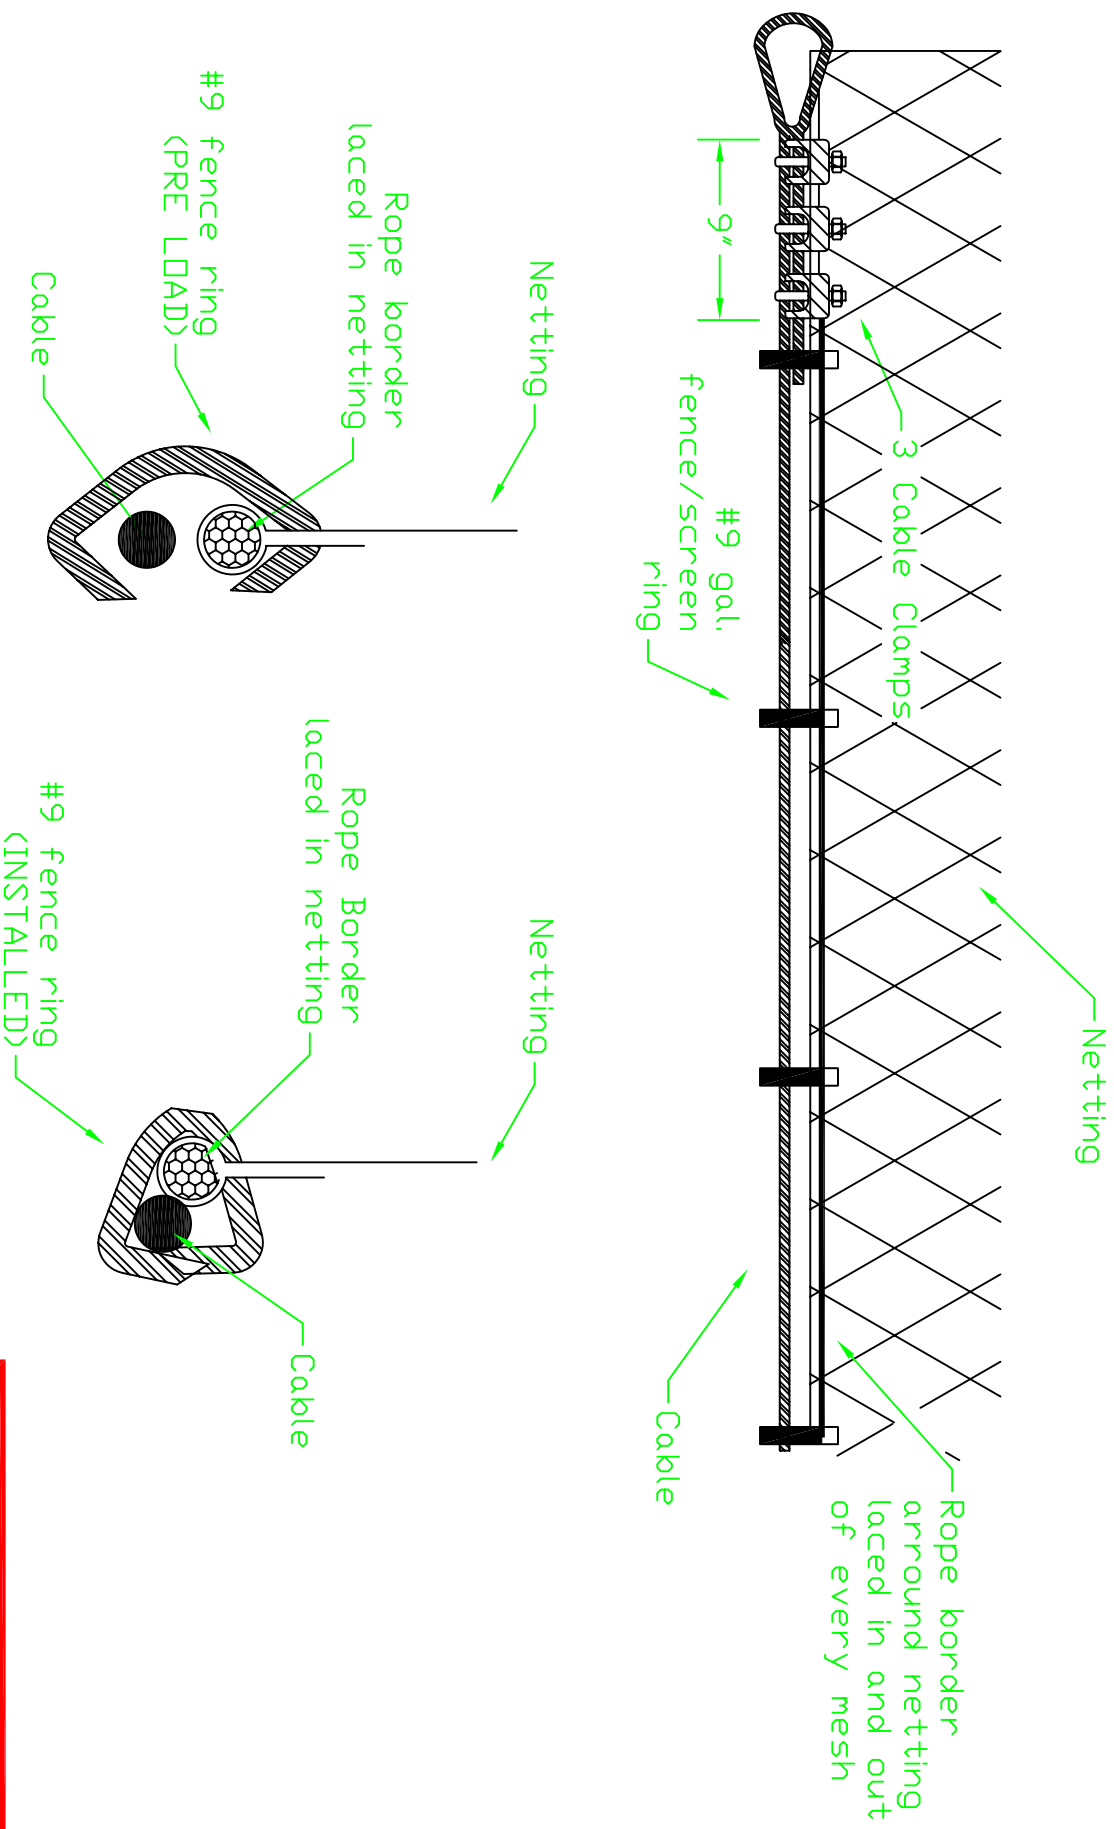

Poly rope in netting is attached to the cable with a #9 fence ring

**WEST COAST NETTING**

SCALE: No. Scale  
DATE: 5/12/97  
DRAWN BY: J. Koch

Typ. Fence Ring Detail 1